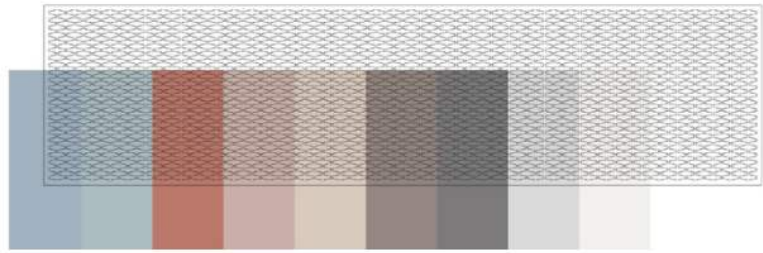

Regolo and Regolotto

Dreamlike, flexible, durable, and tactile, An essential system characterized by different colour finishes and peculiar textures, that can be arranged and rearranged in an infinite array of compositions.

Regolo - Ultramate

Colours _____

ULTRAMATTE FLAT

TATAMI TEXTURED

DOMINO 100 & 50

BAMBOO

Ultramatte

Tatami