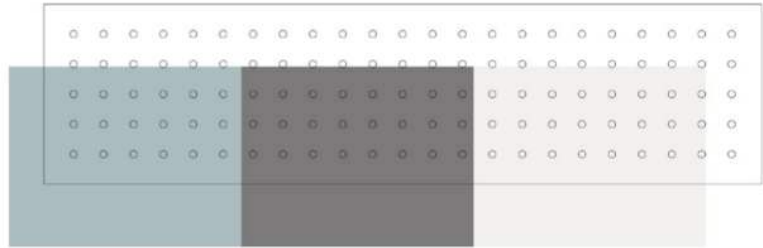

Regolo - Ultramate

Colours _____

ULTRAMATTE FLAT

TATAMI TEXTURED

DOMINO 100 & 50

BAMBOO

Ultramatte

Tatami