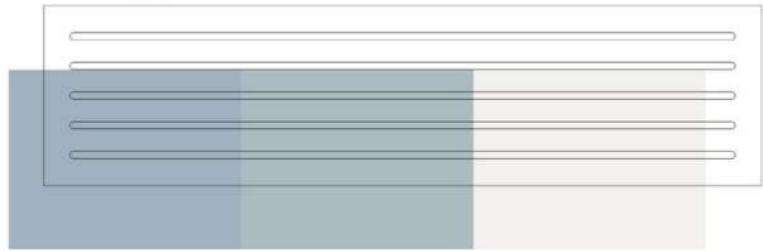

Regolo - Ultramate

Colours _____

ULTRAMATTE FLAT

TATAMI TEXTURED

DOMINO 100 & 50

BAMBOO

Ultramatte

Tatami