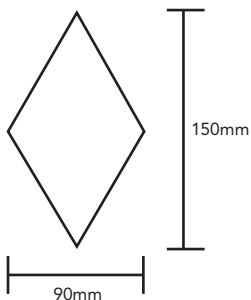

NEW ZELLIGE

130 x 130mm

Gloss

65 x 130mm

Gloss

90 x 150mm

Gloss

Enquire for availability.
All sizes are nominal.