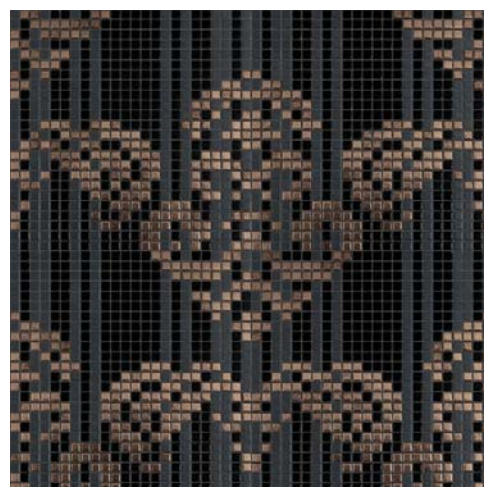

Regina REGI001

SYDNEY
25 BALMAIN RD
LEICHHARDT NSW 2040
TEL: 02 9560 6555
FAX: 02 9550 9382

MELBOURNE
87 - 89 QUEENSBRIDGE ST
SOUTHBANK VIC 3006
TEL: 03 9682 6555
FAX: 03 9686 1871

BRISBANE
44 - 46 ANNERLEY RD
WOOLLOONGABBA QLD 4102
TEL: 07 3393 1022
FAX: 07 3393 1807

CLASSIC
CERAMICS

WWW.CLASSICCERAMICS.COM.AU