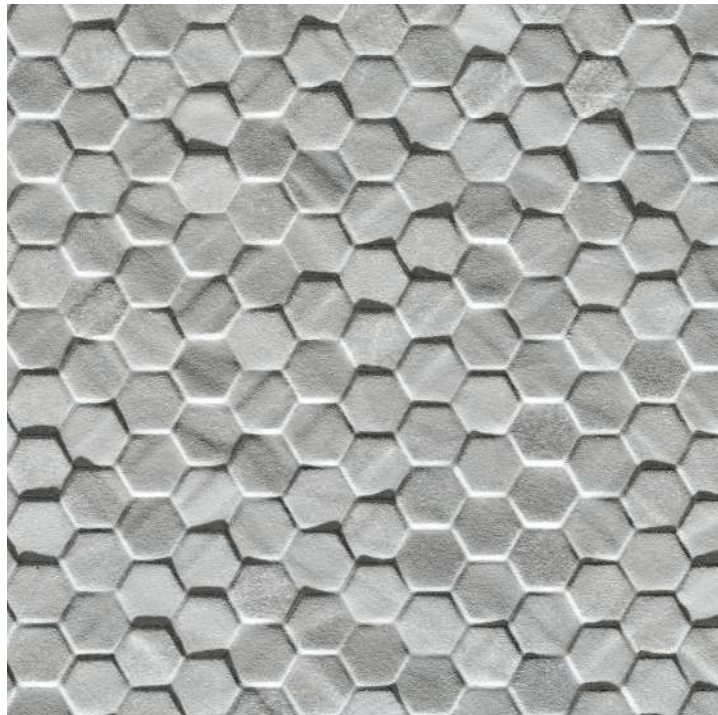

GEOSTONE (ESAGONETTA)

Grigio

SYDNEY
25 Balmain Road
Leichhardt NSW 2040
T: 02 9560 6555

MELBOURNE
216 Turner Street
Port Melbourne VIC 3207
T: 03 9682 6555

BRISBANE
44/46 Annerley Road
Woolloongabba QLD 4102
T: 07 3393 1022

CLASSIC
CERAMICS SINCE 1972