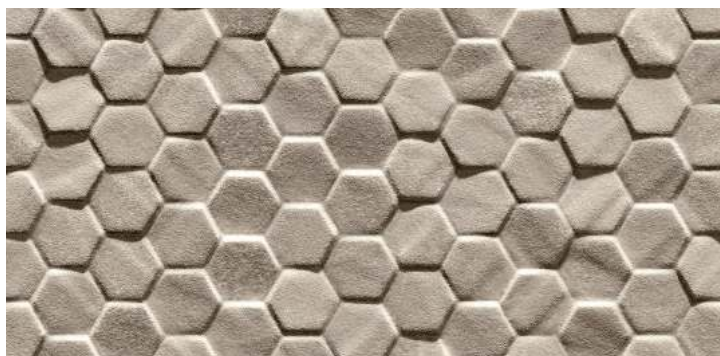

Terra

SYDNEY
25 Balmain Road
Leichhardt NSW 2040
T: 02 9560 6555

MELBOURNE
216 Turner Street
Port Melbourne VIC 3207
T: 03 9682 6555

BRISBANE
44/46 Annerley Road
Woolloongabba QLD 4102
T: 07 3393 1022

CLASSIC
CERAMICS SINCE 1972