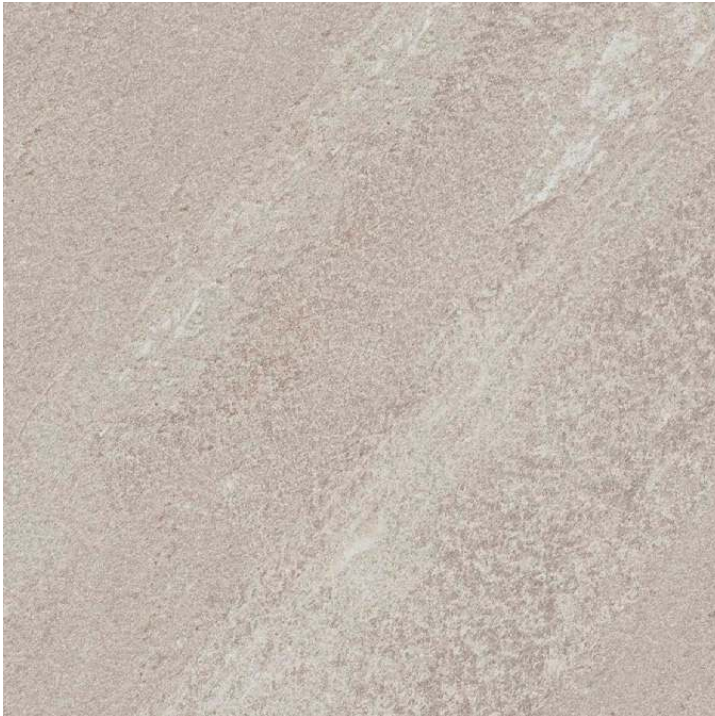

FORWARD

Sand

Earth

Black

Grey

CLASSIC
CERAMICS SINCE 1972

FORWARD

Other sizes and honed finish available on request

300 x 600mm

P3 Natural

600 x 600mm

P3 Natural

Sand

Earth

Grey

Black