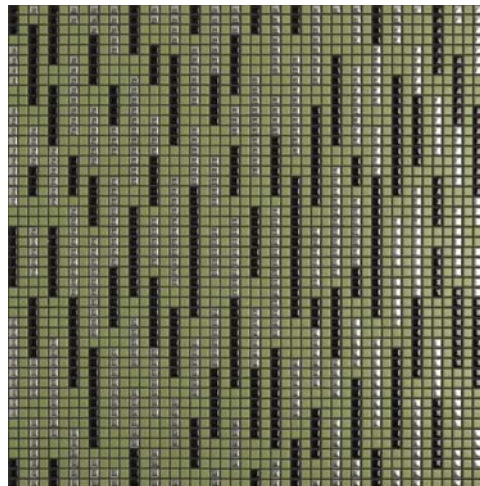

## 4 PATTERNS

2 colourways each  
*Customisable*

## 1 SIZE

12mmx12mm mosaic  
300x300mm sheets  
1mm joints

*Samples pictured show  
600x600mm repeatable  
pattern. Four 300x300mm  
sheets grouped together  
complete the full pattern.*

*10-12 weeks lead time  
applies to all.*