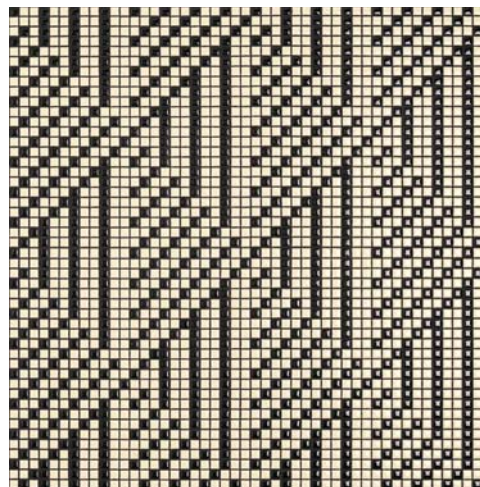

Marlene MARL001