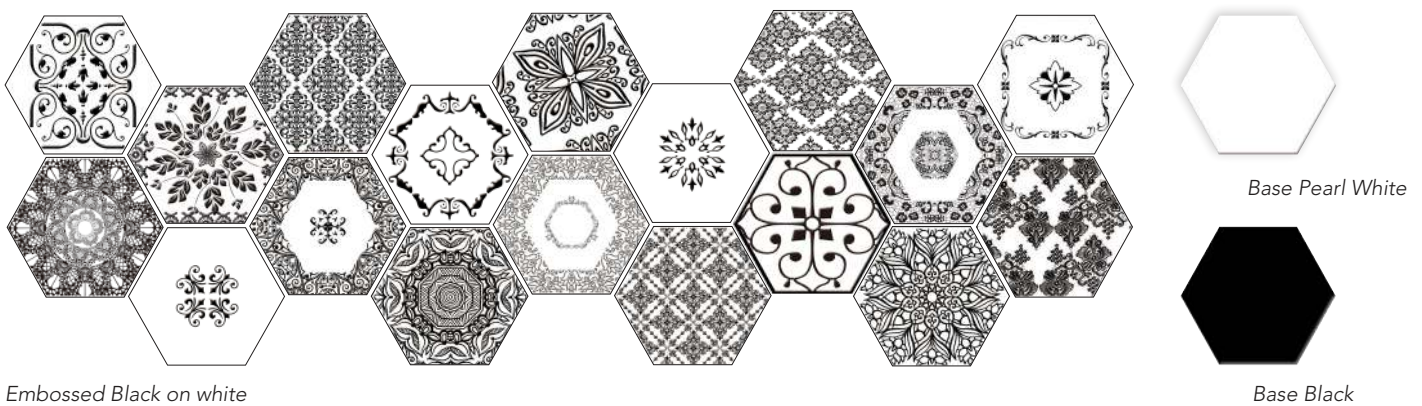

The Lace

Embossed Pearl White

A classic and elegant tile collection inspired by the artistic expression of fabric - lace. This collection features 18 sophisticated patterns with the classic and chic colour mixture of black and pearl white.

Embossed Black on white

Base Pearl White

Base Black

Available in 2 ranges - Embossed Pearl White and Embossed Black on white. Each carton contains 1 range, 18 different patterns. These ranges are for wall only. Matching Base Pearl White and Base Black sold separately for areas with light traffic flow.