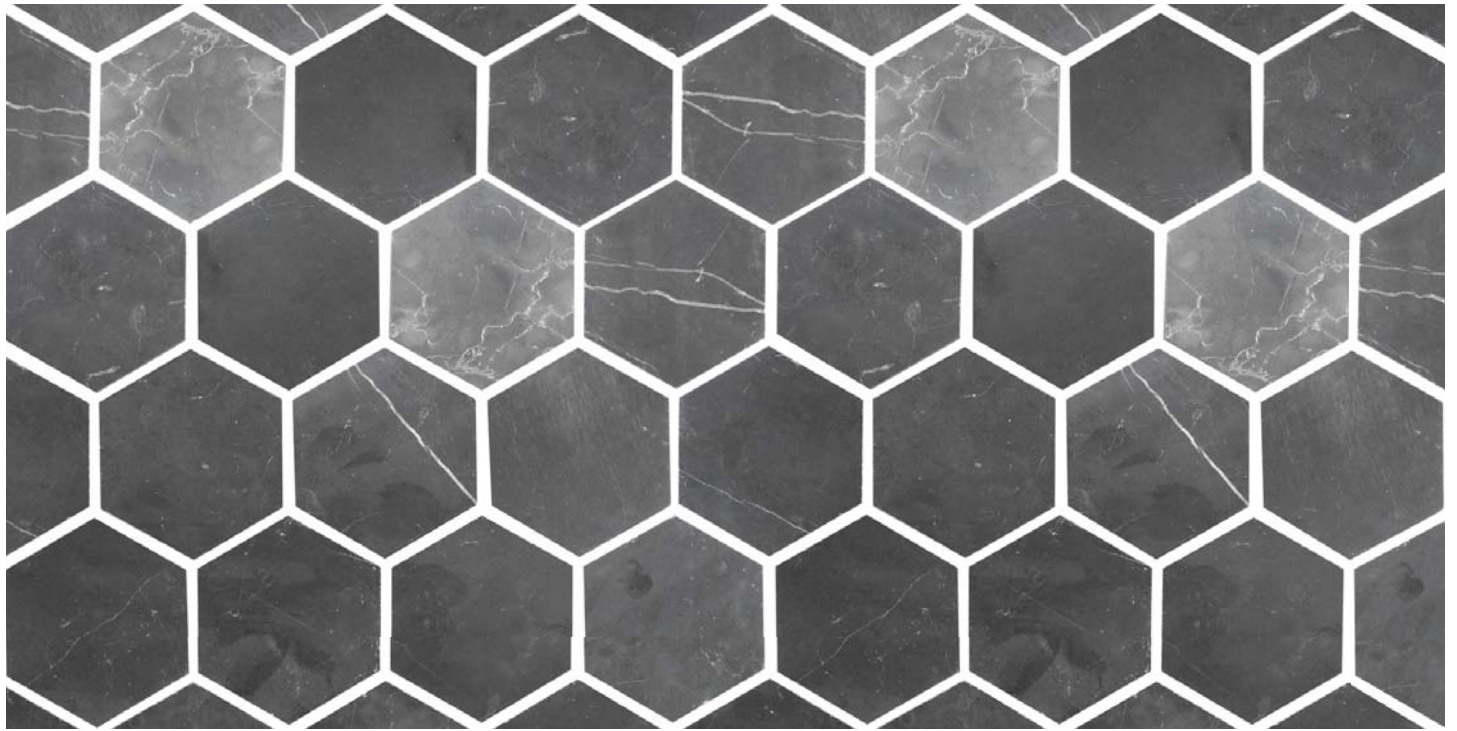

HEX MOSAICS

Pietra Marble Mosaics

2 COLOURS & SIZES

Calacatta + Nero Marquina

25x25mm Tile

280x290mm Sheet

Cararra + Nero

70x70mm Tile

250x290x7mm Sheet

2 SURFACES

Honed Satin

Polished

Calacatta Hexagonal 25mm

Nero Marquina Hexagonal 25mm

Cararra Hexagonal 70mm

Nero Hexagonal 70mm