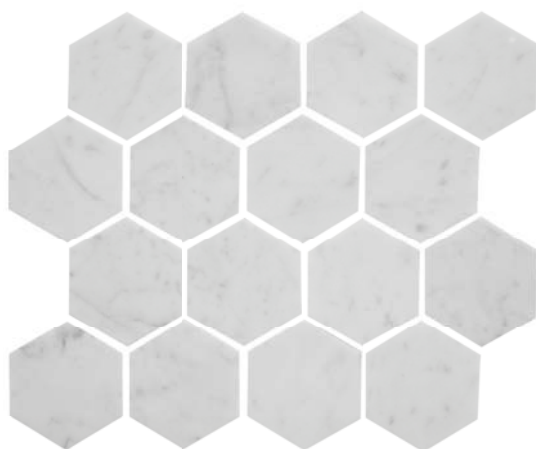

HEX MOSAICS

Pietra Marble Mosaics

2 COLOURS & SIZES

Calacatta + Nero Marquina

25x25mm Tile

280x290mm Sheet

Cararra + Nero

70x70mm Tile

250x290x7mm Sheet

2 SURFACES

Honed Satin

Polished

Calacatta Hexagonal 25mm

Nero Marquina Hexagonal 25mm

Cararra Hexagonal 70mm

Nero Hexagonal 70mm