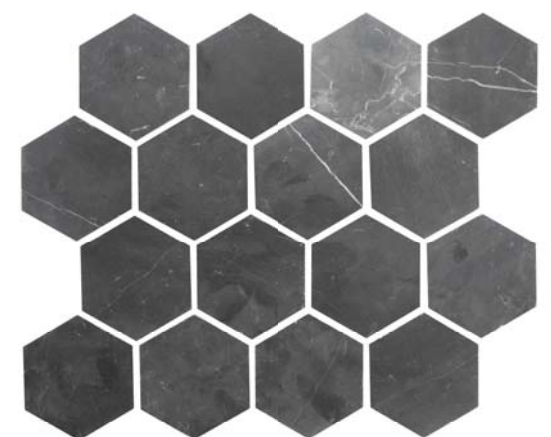

HEX MOSAICS

Pietra Marble Mosaics

2 COLOURS & SIZES

Calacatta + Nero Marquina

25x25mm Tile

280x290mm Sheet

Cararra + Nero

70x70mm Tile

250x290x7mm Sheet

2 SURFACES

Honed Satin

Polished

Calacatta Hexagonal 25mm

Nero Marquina Hexagonal 25mm

Cararra Hexagonal 70mm

Nero Hexagonal 70mm