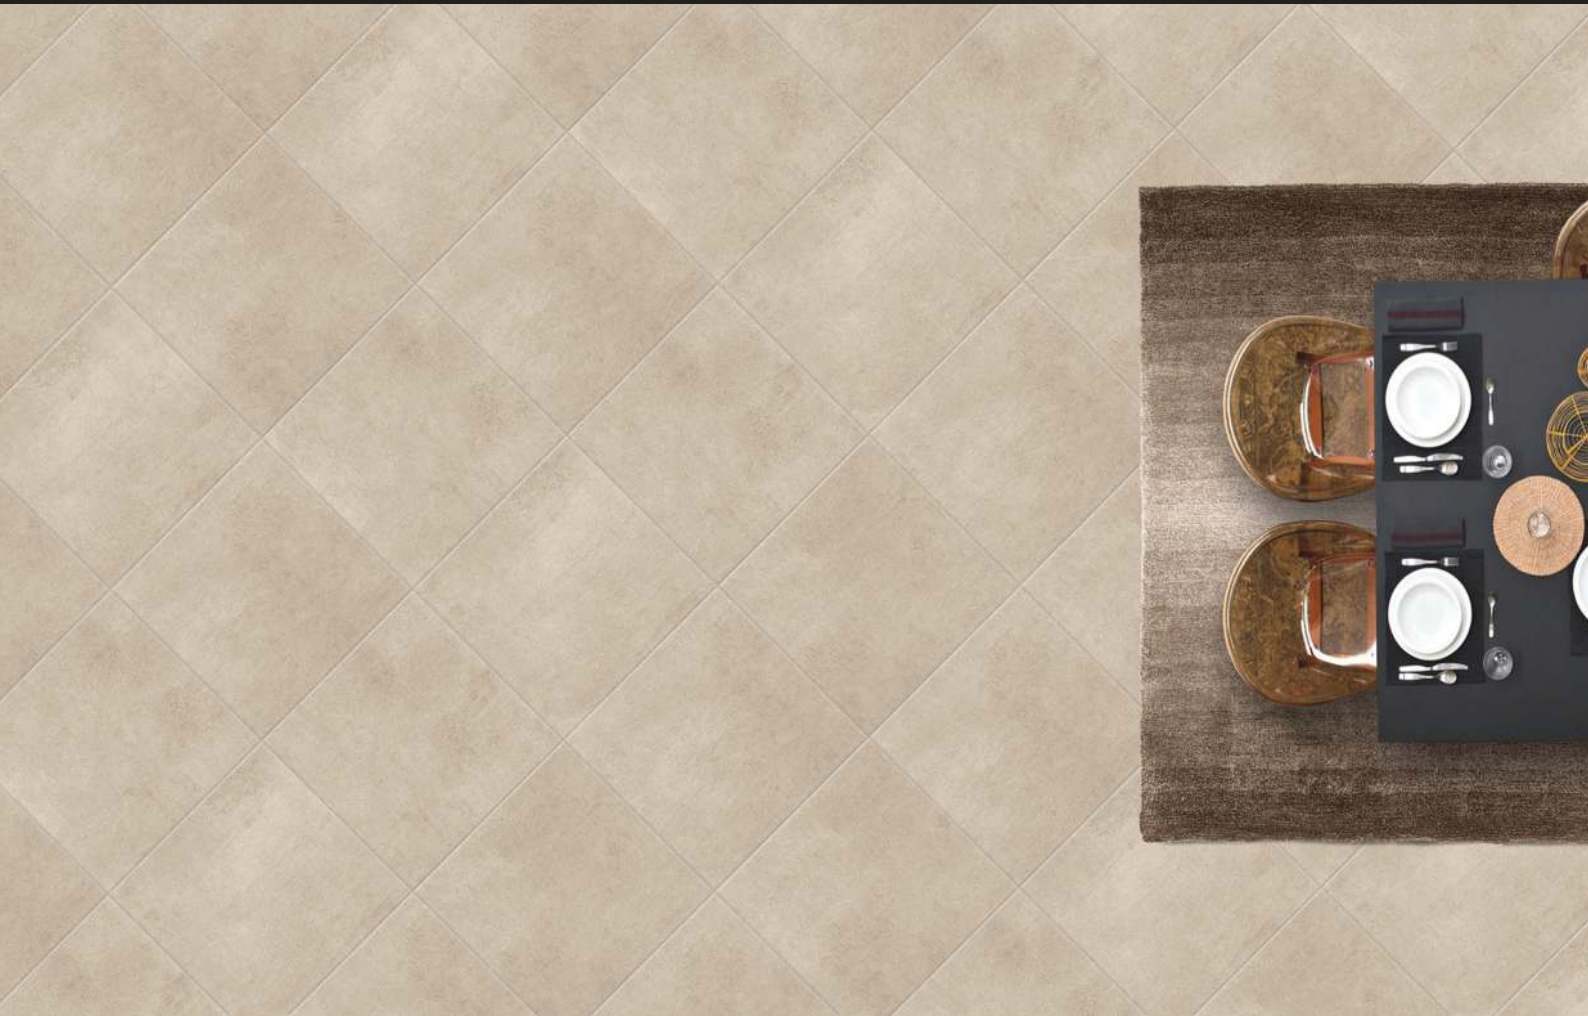

FELIX

300 x 300mm ≥ P4 (P2 Feel) Natural

300 x 600mm ≥ P4 (P2 Feel) Natural

600 x 600mm ≥ P4 (P2 Feel) Natural

Enquire for availability.
All sizes are nominal.

Neve

Nebbia

Pioggia

Tempest

Caldo

Terra

Floor

Wall

CLASSIC
DESIGN
STUDIO

With CDS, you can tailor your own tile patterns or finishes from your choice of base tile. Choose your size, layout and colour; then let us craft your very own tile, mosaic, joint or edge.

SHAPES

JOINTS

PROFILES

www.classicceramics.com.au

FOR MORE INFORMATION, IN-SITU IMAGES & SPECIFICATIONS

Search: FELIX

enquiries@classicceramics.com.au

Disclaimer: All information stated on our product boards are correct at the time of printing and is subject to change without notice. Slip ratings can vary between productions and we recommend confirmation at the time of specifying.

SYDNEY
25 Balmain Road
Leichhardt NSW 2040
T: 02 9560 6555

MELBOURNE
216 Turner Street
Port Melbourne VIC 3207
T: 03 9682 6555

BRISBANE
44/46 Annerley Road
Woolloongabba QLD 4102
T: 07 3393 1022

CLASSIC
CERAMICS SINCE 1972