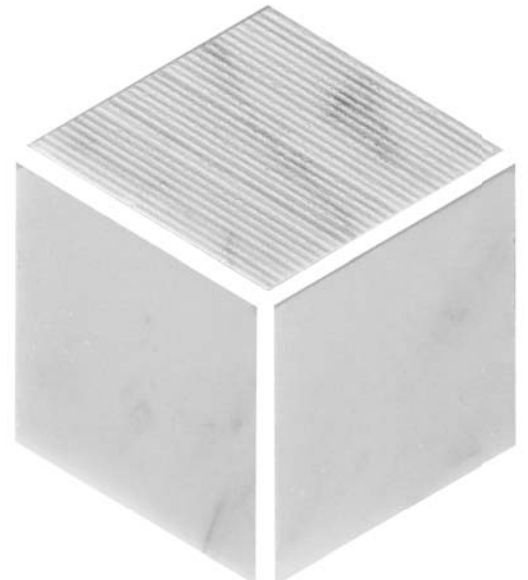

# CUBE MOSAICS

*Pietra Cube Mosaics*

## 2 SURFACES

*Natural Carrara Stone*

Honed

Honed & Chiselled

## 1 SIZE

261x298x7mm sheet

CUBE Mosaic, Honed  
Sheet Pictured Below.

CUBE MIX Mosaic, Honed & Chiselled  
Sheet Pictured Below.

**SYDNEY**  
25 BALMAIN RD  
LEICHHARDT NSW 2040  
TEL: 02 9560 6555  
FAX: 02 9550 9382