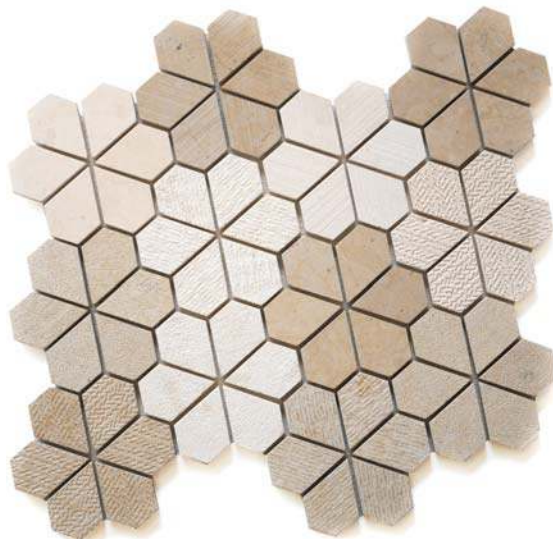

BLUMA

2 COLOURS

Each colourway displays a mix of tonal variations.

1 SIZE

355x419mm Sheet

Beige

Grey

Suggested Lay Pattern

Bluma is a natural stone mosaic. Sold with both module 'A' and 'B' components, which together create a larger repeatable pattern. Each module has a different mix of surface treatments.

Module A

Module B