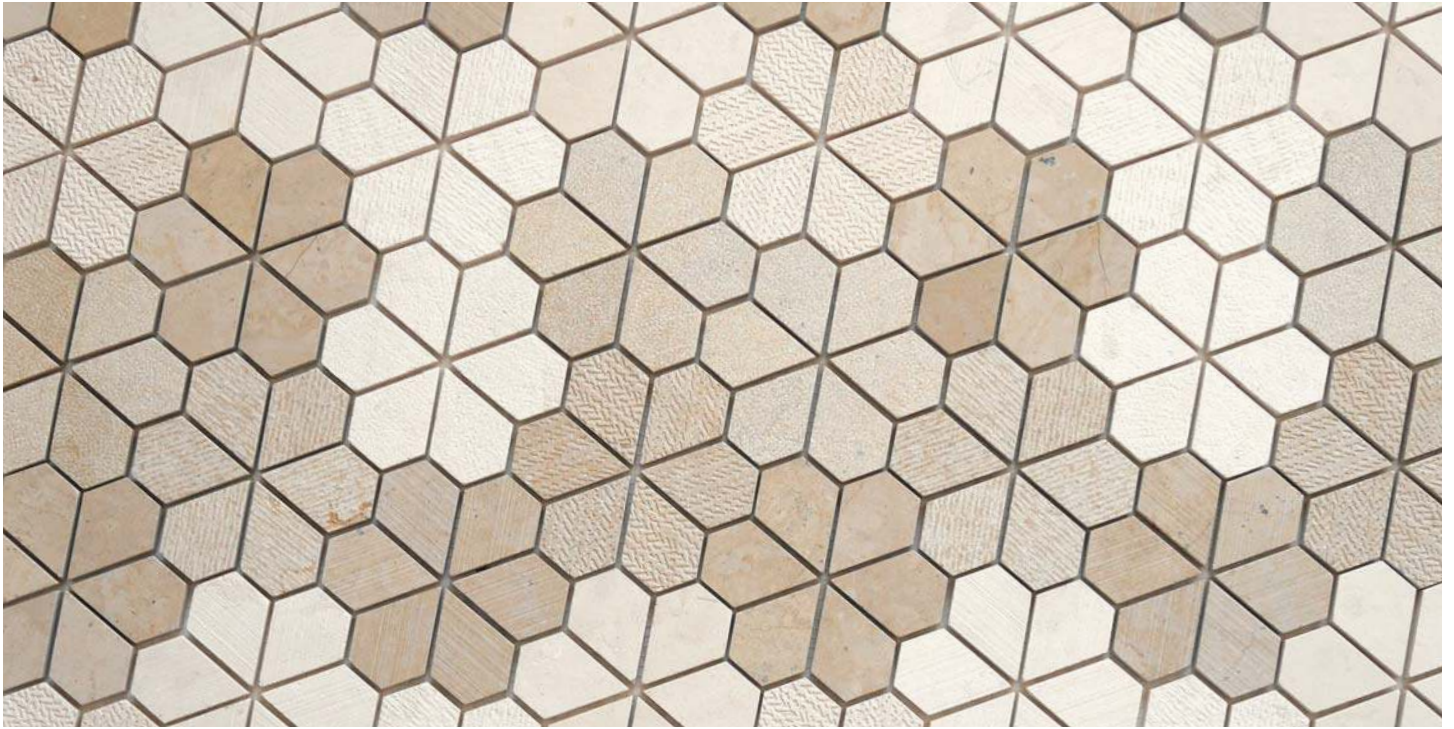

BLUMA

2 COLOURS

Each colourway displays a mix of tonal variations.

1 SIZE

355x419mm Sheet

Beige

Grey

Suggested Lay Pattern

Bluma is a natural stone mosaic. Sold with both module 'A' and 'B' components, which together create a larger repeatable pattern. Each module has a different mix of surface treatments.

Module A

Module B