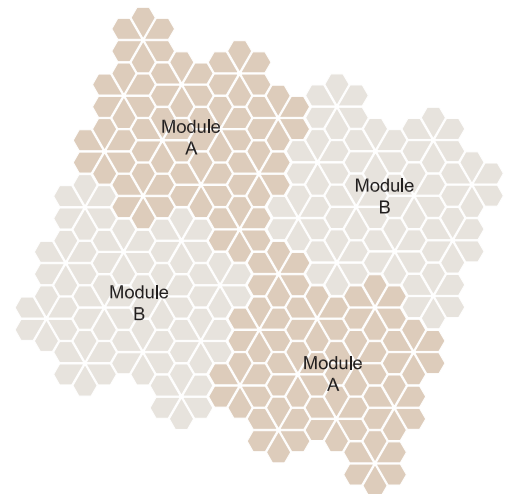

BLUMA

2 COLOURS

Each colourway displays a mix of tonal variations.

1 SIZE

355x419mm Sheet

Beige

Grey

Suggested Lay Pattern

Bluma is a natural stone mosaic. Sold with both module 'A' and 'B' components, which together create a larger repeatable pattern. Each module has a different mix of surface treatments.

Module A

Module B